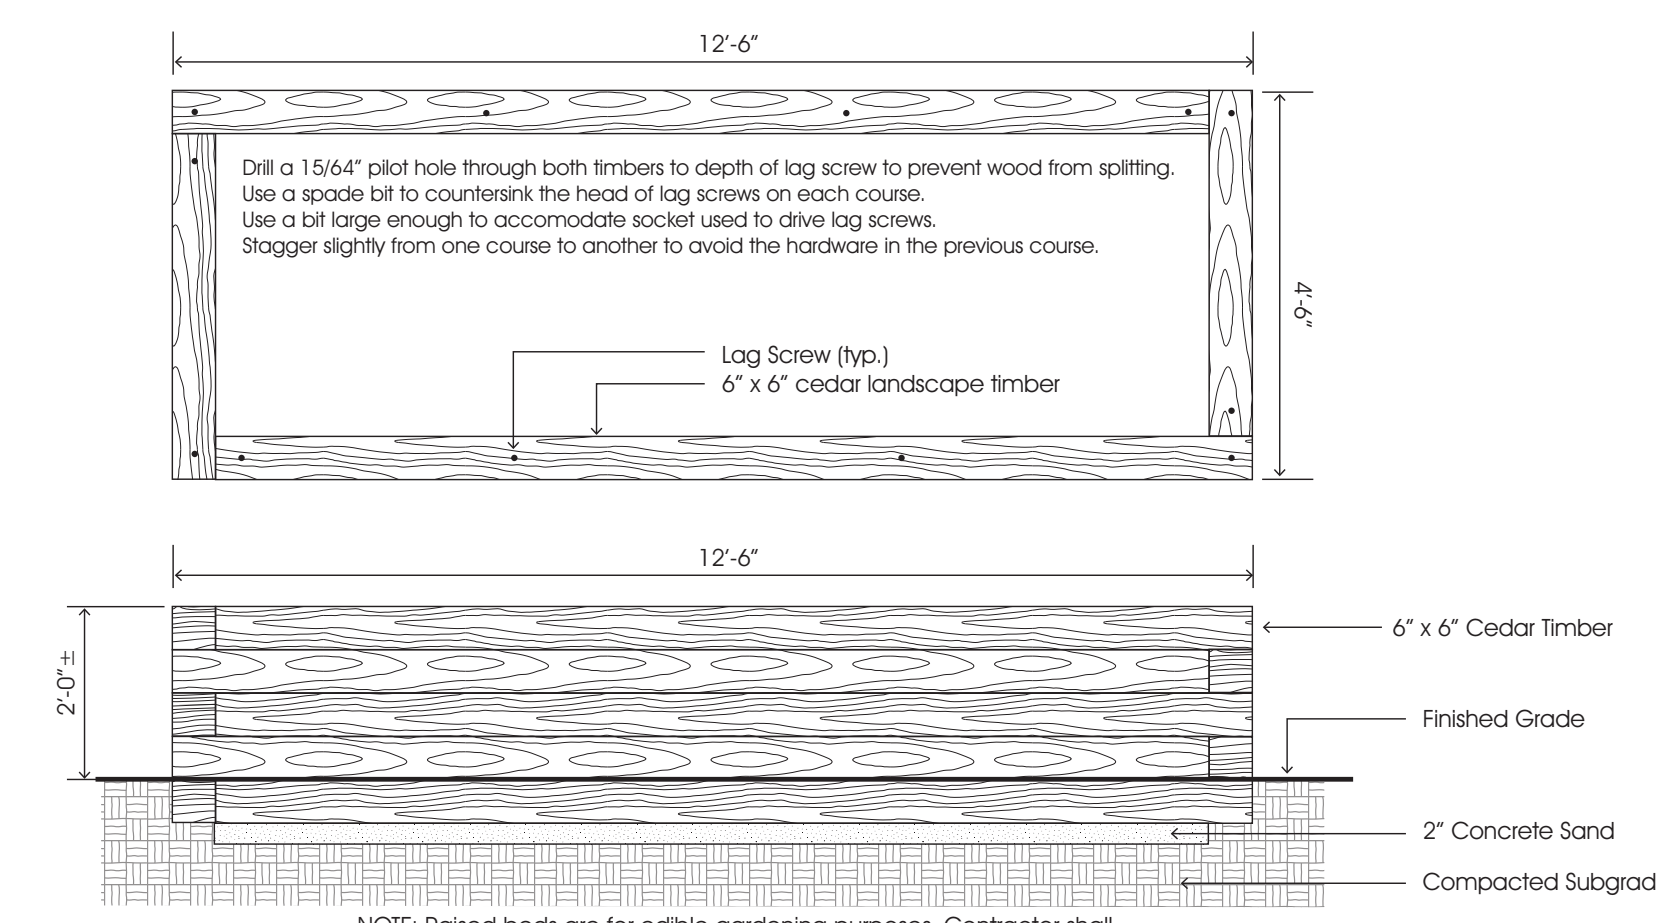

Preliminary Master Plan
Scale: 3/16" = 1'-0"

Garden Plan — Phased Construction

Raised Garden Beds

Charles North Cooperative Garden

Baltimore, Maryland

Prepared for Charles North Cooperative Garden

Preliminary Master Plan

Note: This plan is preliminary and meant to convey the general direction of ideas and design elements discussed amongst a forum of Charles North Cooperative Garden charter members. The supporting images shown also represent general design intentions at a conceptual level and shall not be interpreted as representing the actual improvements.