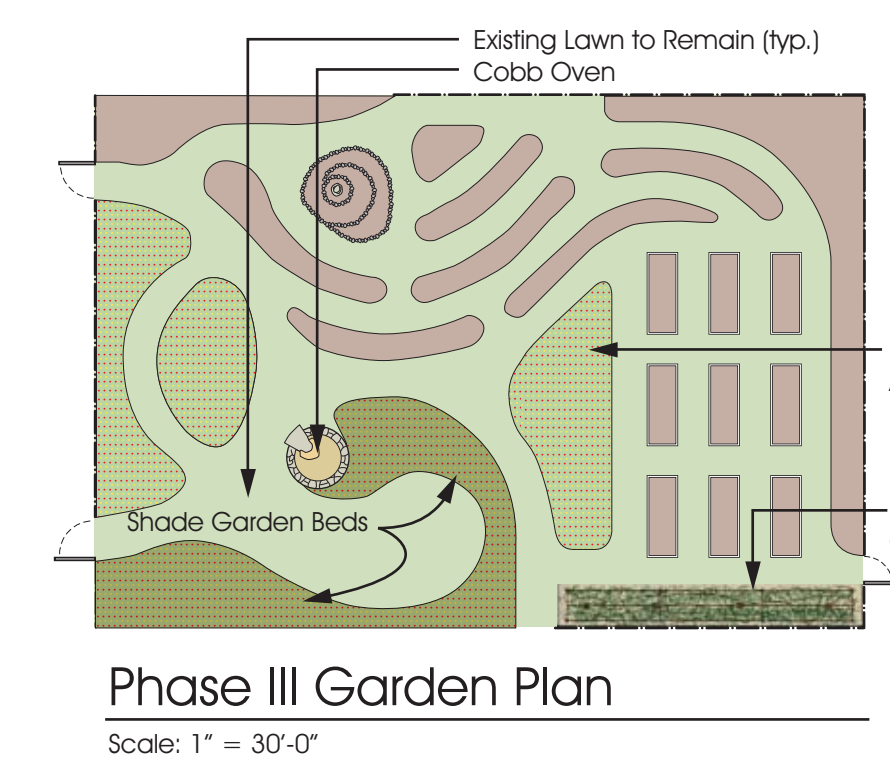

Preliminary Master Plan
Scale: 3/16" = 1'-0"

Garden Plan — Phased Construction

Raised Garden Beds

Charles North Cooperative Garden

Baltimore, Maryland

Prepared for Charles North Cooperative Garden

Preliminary Master Plan

Note: This plan is preliminary and meant to convey the general direction of ideas and design elements discussed amongst a forum of Charles North Cooperative Garden charter members. The supporting images shown also represent general design intentions at a conceptual level and shall not be interpreted as representing the actual improvements.