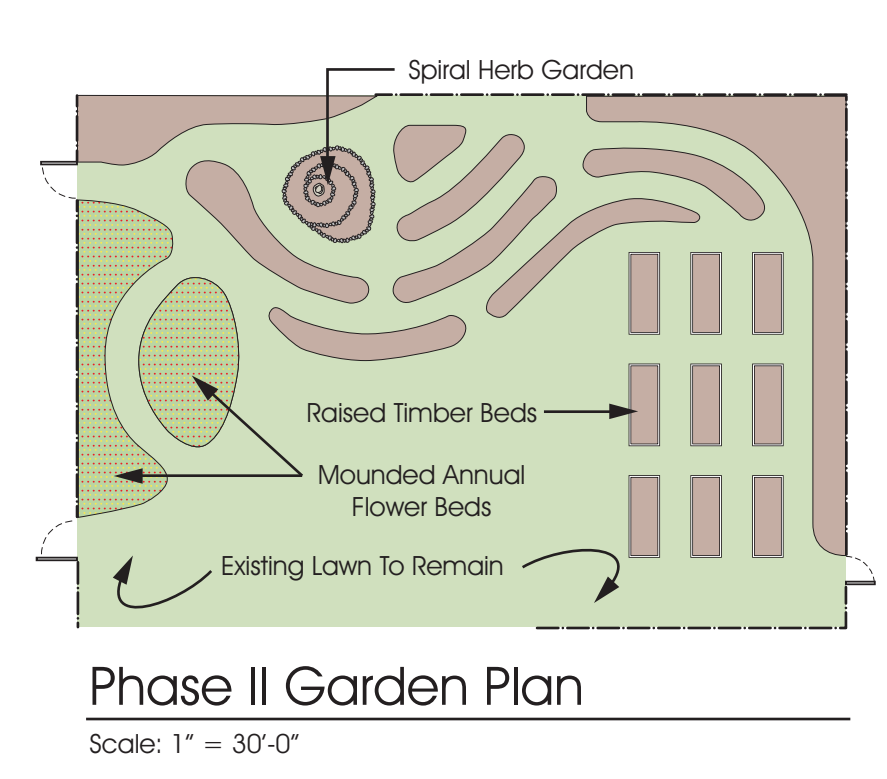

Preliminary Master Plan
Scale: 3/16" = 1'-0"

Garden Plan — Phased Construction

Raised Garden Beds

Charles North Cooperative Garden

Baltimore, Maryland

Prepared for Charles North Cooperative Garden

Preliminary Master Plan

Note: This plan is preliminary and meant to convey the general direction of ideas and design elements discussed amongst a forum of Charles North Cooperative Garden charter members. The supporting images shown also represent general design intentions at a conceptual level and shall not be interpreted as representing the actual improvements.