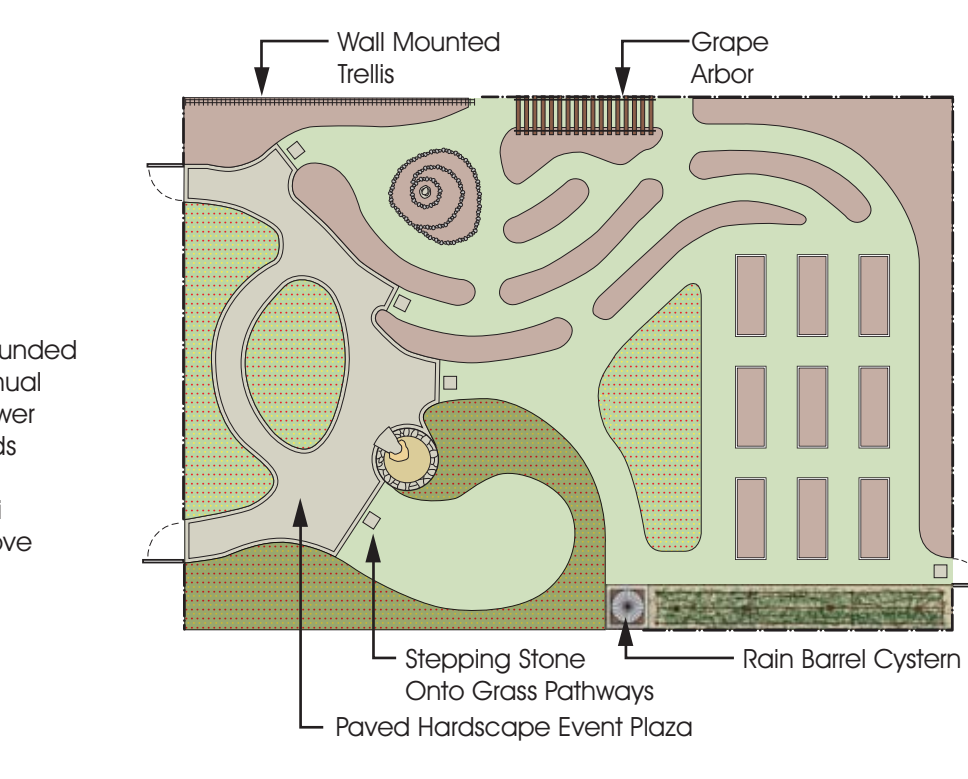

Preliminary Master Plan
Scale: 3/16" = 1'-0"

Garden Plan — Phased Construction

Raised Garden Beds

Charles North Cooperative Garden

Baltimore, Maryland

Prepared for Charles North Cooperative Garden

Preliminary Master Plan

Note: This plan is preliminary and meant to convey the general direction of ideas and design elements discussed amongst a forum of Charles North Cooperative Garden charter members. The supporting images shown also represent general design intentions at a conceptual level and shall not be interpreted as representing the actual improvements.