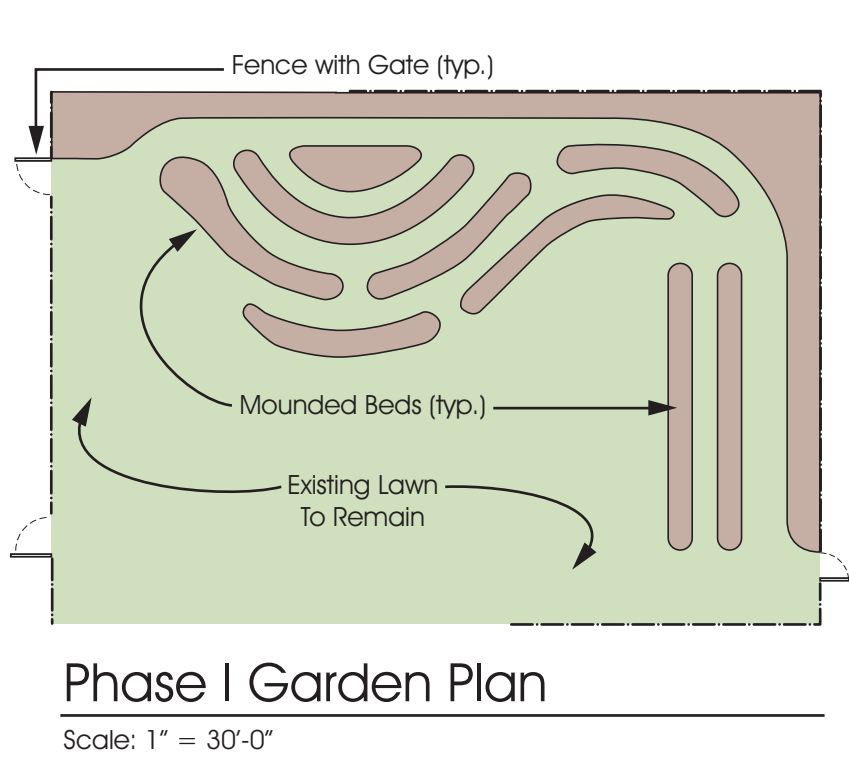

Preliminary Master Plan
Scale: 3/16" = 1'-0"

Garden Plan — Phased Construction

Raised Garden Beds

Charles North Cooperative Garden

Baltimore, Maryland

Prepared for Charles North Cooperative Garden

Preliminary Master Plan

Note: This plan is preliminary and meant to convey the general direction of ideas and design elements discussed amongst a forum of Charles North Cooperative Garden charter members. The supporting images shown also represent general design intentions at a conceptual level and shall not be interpreted as representing the actual improvements.